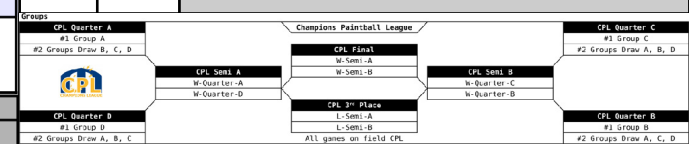

**CPL Champions Paintball League Millennium Series:  
Campaign Cup [United Kingdom] London-Gatwick  
Preliminaries June 30th & July 1st, Quarters, Semis & Finals July 2nd**

Day	Time	Field Champions	Paintball League	Day	Time	Field Champions	Paintball League	Day	Time	Field Champions	Paintball League	
<b>Friday</b>	08:00	Toulouse Tontons	CPL Manchester Firm	<b>Saturday</b>	08:40	Toulouse Tontons	CPL Ground Kontrol Paris	<b>Sunday</b>	10:00	#1 Group D	CPL #2 Groups Draw A, B, C	
		Ronholt Blast	CPL Drammen Solid			Manchester Firm	CPL Drammen Solid			#1 Group C	CPL #2 Groups Draw A, B, D	
		D							D			
	09:00	Breakout Spa	CPL FiveStar Lleida		09:40	Breakout Spa	CPL Outrage Valence		11:00	#1 Group B	CPL #2 Groups Draw A, C, D	
		MLKings Prague	CPL Vienna United			FiveStar Lleida	CPL Vienna United			#1 Group A	CPL #2 Groups Draw B, C, D	
		C								B		
	10:00	Russian Legion Moscow	CPL Offenburg Comin At Ya		10:40	Russian Legion Moscow	CPL Amsterdam Heat		12:00	W-Quarter-B	CPL W-Quarter-C	
		Red Storm Moscow	CPL Vision Marseille			Offenburg Comin At Ya	CPL Vision Marseille			W-Quarter-A	CPL W-Quarter-D	
		B								B		
	11:00	Edmonton Impact	CPL Joy Division Stockholm		11:40	Edmonton Impact	CPL PPArena Pilsen		<b>Sunday</b>			
		Paris Camp Carnage	CPL Ramstein Instinct			Joy Division Stockholm	CPL Ramstein Instinct					
		A									A	
	12:00	Toulouse Tontons	CPL Ronholt Blast		12:40	Toulouse Tontons	CPL Drammen Solid			14:00	W-Semi-A	D2 W-Semi-B
		Manchester Firm	CPL Ground Kontrol Paris			Manchester Firm	CPL Ronholt Blast				W-Semi-A	D1 W-Semi-B
		D									1st	
	13:00	Breakout Spa	CPL MLKings Prague		13:40	Breakout Spa	CPL Vienna United			14:50	L-Semi-A	CPL L-Semi-B
		FiveStar Lleida	CPL Outrage Valence			FiveStar Lleida	CPL MLKings Prague					
		C										
14:00	Russian Legion Moscow	CPL Red Storm Moscow	14:40	Russian Legion Moscow	CPL Vision Marseille	15:40	W-Semi-A	SP W-Semi-B				
	Offenburg Comin At Ya	CPL Amsterdam Heat		Offenburg Comin At Ya	CPL Red Storm Moscow					1st		
	B											
15:00	Edmonton Impact	CPL Paris Camp Carnage	15:40	Edmonton Impact	CPL Ramstein Instinct	16:20	W-Semi-A	CPL W-Semi-B				
	Joy Division Stockholm	CPL PPArena Pilsen		Joy Division Stockholm	CPL Paris Camp Carnage					1st		
	A											
16:00	Outrage Valence	CPL Vienna United	16:40	MLKings Prague	CPL Outrage Valence	<b>Sunday</b>	17:10	CPL Draw Paris-Chantilly				
	Amsterdam Heat	CPL Vision Marseille		Red Storm Moscow	CPL Amsterdam Heat		17:20	Ceremonies				
	C											
17:00	Ground Kontrol Paris	CPL Drammen Solid	17:40	Ronholt Blast	CPL Ground Kontrol Paris							
	PPArena Pilsen	CPL Ramstein Instinct		Paris Camp Carnage	CPL PPArena Pilsen							
	D											
	A											
18:00	EPBF World Champ Ceremony			18:40	CPL Draw Quarters							
				18:50	EPBF World Champ Finals							